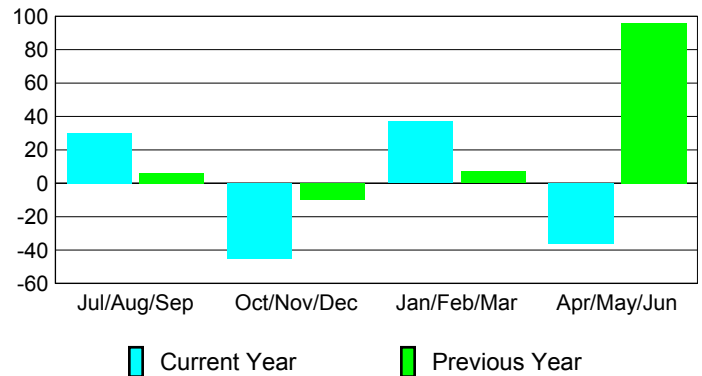

Membership Results 2008-2009

Membership 2007-2008

Month	Net Memb Goal	Actual New Memb	Actual Dropped Memb	Gain/Loss of Memb	Gain/Loss of Memb
Jul/Aug/Sep	20	116	-86	30	6
Oct/Nov/Dec	20	84	-129	-45	-10
Jan/Feb/Mar	0	113	-76	37	7
Apr/May/June	20	96	-132	-36	96
Totals	60	409	-423	-14	99

Membership Results 2008-2009

Goal, New, Dropped, Gain/Loss

Comparison of Membership Gain/Loss

Current Year Compared to the Previous Year

Gender Comparison 2008-2009

Jul/Aug/Sep

Oct/Nov/Dec

Jan/Feb/Mar

Apr/May/June

Male

Female