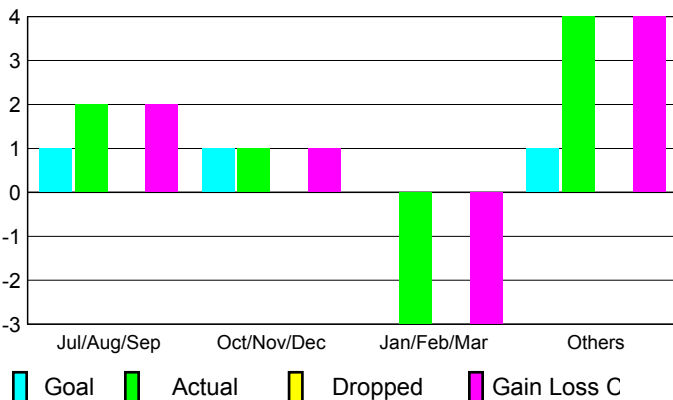

2008-2009 GMT Quarterly Report for District (or Undistricted) **District 108AB**

GMT: **FEDERICO STEINHAUS**

Location: **ITALY**

GMT CA: **4**

CLUBS

Club Results 2008-2009

Clubs 2007-2008

Month	New Club Goal	Actual New Clubs	Actual Dropped Clubs	Gain/Loss of Clubs	Gain/Loss of Clubs
Jul/Aug/Sep	1	2	0	2	0
Oct/Nov/Dec	1	1	0	1	0
Jan/Feb/Mar	0	-3	0	-3	1
Apr/May/June	1	4	0	4	3
Totals	3	4	0	4	4

Club Results 2008-2009

Goal, New, Dropped, Gain/Loss

Comparison of Club Gain/Loss

Current Year Compared to the Previous Year

YTD Status Quo Clubs 2008-2009

Status Quo Clubs Compared to Status Quo Members

MEMBERSHIP

Membership Results 2008-2009

Membership 2007-2008

Month	Net Memb Goal	Actual New Memb	Actual Dropped Memb	Gain/Loss of Memb	Gain/Loss of Memb
Jul/Aug/Sep	20	116	-86	30	6
Oct/Nov/Dec	20	84	-129	-45	-10
Jan/Feb/Mar	0	113	-76	37	7
Apr/May/June	20	96	-132	-36	96
Totals	60	409	-423	-14	99