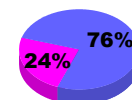

Membership Results 2008-2009

Membership 2007-2008

Month	Net Memb Goal	Actual New Memb	Actual Dropped Memb	Gain/Loss of Memb	Gain/Loss of Memb
Jul/Aug/Sep	20	116	-86	30	6
Oct/Nov/Dec	20	84	-129	-45	-10
Jan/Feb/Mar	0	113	-76	37	7
Apr/May/June	20	96	-132	-36	96
Totals	60	409	-423	-14	99

Membership Results 2008-2009

Goal, New, Dropped, Gain/Loss

Comparison of Membership Gain/Loss

Current Year Compared to the Previous Year

Gender Comparison 2008-2009

Jul/Aug/Sep

Oct/Nov/Dec

Jan/Feb/Mar

Apr/May/June

Male

Female