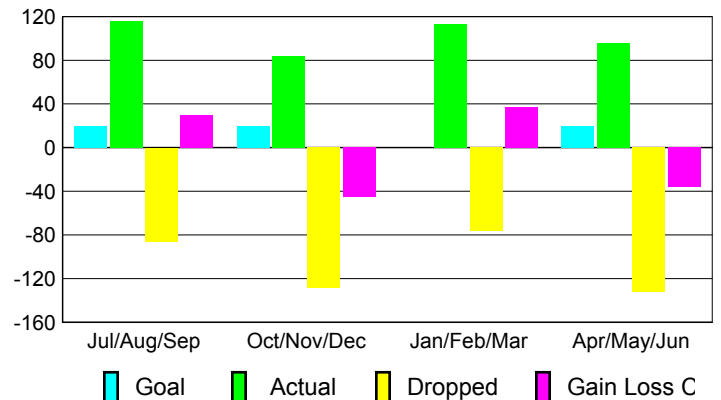

Membership Results 2008-2009

Goal, New, Dropped, Gain/Loss

Comparison of Membership Gain/Loss

Current Year Compared to the Previous Year