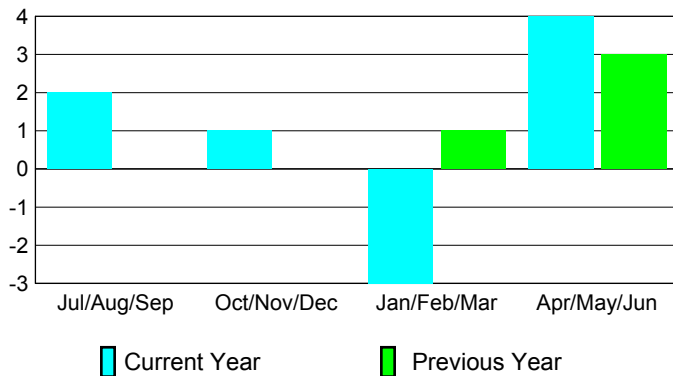

2008-2009 GMT Quarterly Report for District (or Undistricted) **District 108AB**

GMT: **FEDERICO STEINHAUS**

Location: **ITALY**

GMT CA: **4**

CLUBS

Club Results 2008-2009

Clubs 2007-2008

Month	New Club Goal	Actual New Clubs	Actual Dropped Clubs	Gain/Loss of Clubs	Gain/Loss of Clubs
Jul/Aug/Sep	1	2	0	2	0
Oct/Nov/Dec	1	1	0	1	0
Jan/Feb/Mar	0	-3	0	-3	1
Apr/May/June	1	4	0	4	3
Totals	3	4	0	4	4

Club Results 2008-2009

Goal, New, Dropped, Gain/Loss

Comparison of Club Gain/Loss

Current Year Compared to the Previous Year

YTD Status Quo Clubs 2008-2009

Status Quo Clubs Compared to Status Quo Members

MEMBERSHIP