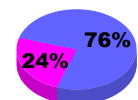

Membership Results 2008-2009

Membership 2007-2008

Month	Net Memb Goal	Actual New Memb	Actual Dropped Memb	Gain/Loss of Memb	Gain/Loss of Memb
Jul/Aug/Sep	20	116	-86	30	6
Oct/Nov/Dec	20	84	-129	-45	-10
Jan/Feb/Mar	0	113	-76	37	7
Apr/May/June	20	96	-132	-36	96
Totals	60	409	-423	-14	99

Membership Results 2008-2009

Goal, New, Dropped, Gain/Loss

Comparison of Membership Gain/Loss

Current Year Compared to the Previous Year

Gender Comparison 2008-2009

Jul/Aug/Sep

Oct/Nov/Dec

Jan/Feb/Mar

Apr/May/June

Male

Female