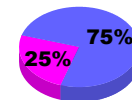

Membership Results 2008-2009

Membership 2007-2008

Month	Net Memb Goal	Actual New Memb	Actual Dropped Memb	Gain/Loss of Memb	Gain/Loss of Memb
Jul/Aug/Sep	20	116	-86	30	6
Oct/Nov/Dec	20	84	-129	-45	-10
Jan/Feb/Mar	0	113	-76	37	7
Apr/May/June	20	96	-132	-36	96
Totals	60	409	-423	-14	99

Membership Results 2008-2009

Goal, New, Dropped, Gain/Loss

Comparison of Membership Gain/Loss

Current Year Compared to the Previous Year

Gender Comparison 2008-2009

Jul/Aug/Sep

Oct/Nov/Dec

Jan/Feb/Mar

Apr/May/June

Male

Female