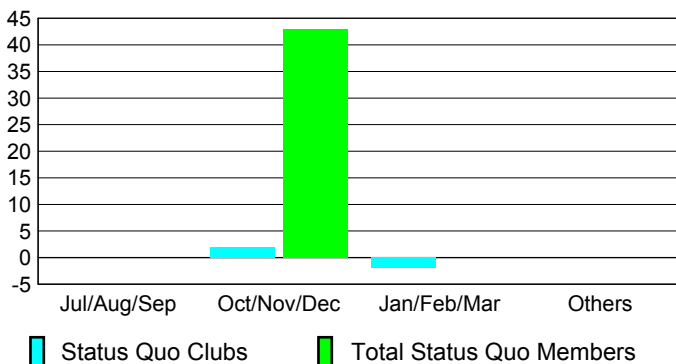

Club Results 2008-2009

Goal, New, Dropped, Gain/Loss

Comparison of Club Gain/Loss

Current Year Compared to the Previous Year

YTD Status Quo Clubs 2008-2009

Status Quo Clubs Compared to Status Quo Members

MEMBERSHIP

Membership Results 2008-2009

Membership 2007-2008

Month	Net Memb Goal	Actual New Memb	Actual Dropped Memb	Gain/Loss of Memb	Gain/Loss of Memb
Jul/Aug/Sep	20	116	-86	30	6
Oct/Nov/Dec	20	84	-129	-45	-10
Jan/Feb/Mar	0	113	-76	37	7
Apr/May/June	20	96	-132	-36	96
Totals	60	409	-423	-14	99